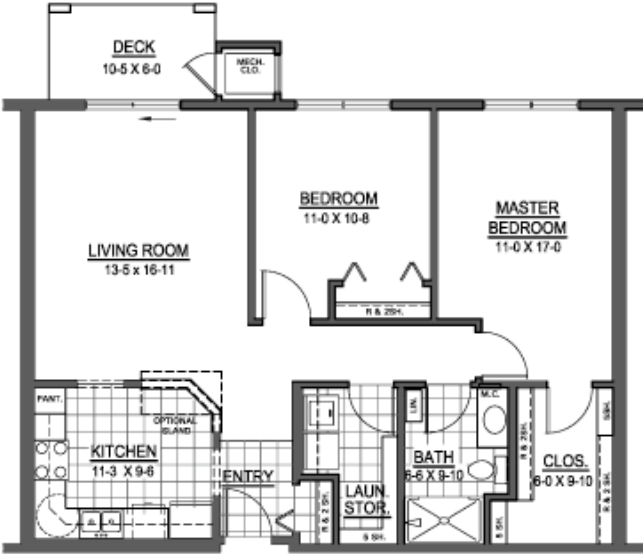

Unit A 1 Bedroom, 1 Bath - 871 Sq. Ft.

SCALE 1/8"=1'-0"

Unit B 2 Bedroom, 2 Bath - 1298 Sq. Ft.

SCALE 1/8"=1'-0"

Unit D 2 Bedroom, 2 Bath - 1244 Sq. Ft.
SCALE 1/8"=1'-0"

Unit E 2 Bedroom, 1 Bath - 1049 Sq. Ft.

SCALE 1/8"=1'-0"

Unit F 2 Bedroom, 2 Bath - 1413 Sq. Ft.

SCALE 1/8"=1'-0"

Unit H 2 Bedroom, 2 Bath - 1354 Sq. Ft.

SCALE 1/8"=1'-0"

Unit K 2 Bedroom, 2 Bath - 1391 Sq. Ft.

SCALE 1/8"=1'-0"