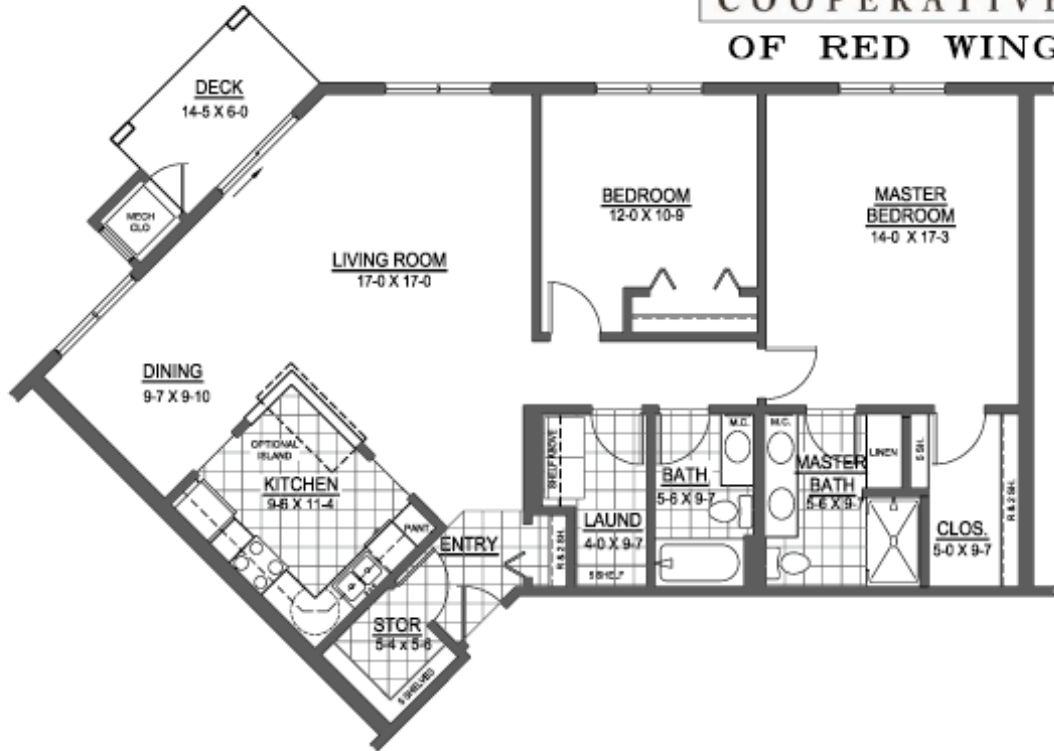

Unit A 1 Bedroom, 1 Bath - 871 Sq. Ft.

SCALE 1/8"=1'-0"

Unit B 2 Bedroom, 2 Bath - 1298 Sq. Ft.

SCALE 1/8"=1'-0"

Unit D 2 Bedroom, 2 Bath - 1244 Sq. Ft.
SCALE 1/8"=1'-0"

Unit E 2 Bedroom, 1 Bath - 1049 Sq. Ft.

SCALE 1/8"=1'-0"

Unit F 2 Bedroom, 2 Bath - 1413 Sq. Ft.

SCALE 1/8"=1'-0"

Unit H 2 Bedroom, 2 Bath - 1354 Sq. Ft.

SCALE 1/8"=1'-0"

Unit K 2 Bedroom, 2 Bath - 1391 Sq. Ft.

SCALE 1/8"=1'-0"