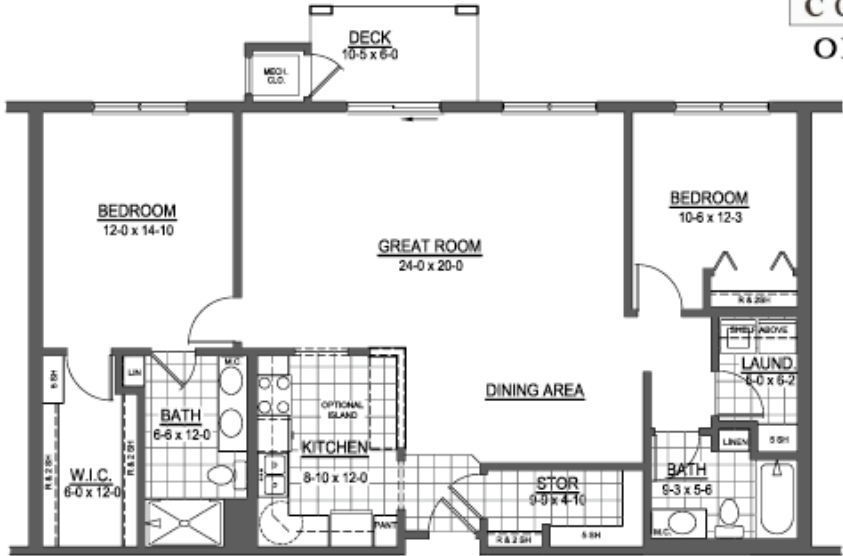

Unit A 1 Bedroom, 1 Bath - 871 Sq. Ft.

SCALE 1/8"=1'-0"

Unit B 2 Bedroom, 2 Bath - 1298 Sq. Ft.

SCALE 1/8"=1'-0"

Unit D 2 Bedroom, 2 Bath - 1244 Sq. Ft.
SCALE 1/8"=1'-0"

Unit E 2 Bedroom, 1 Bath - 1049 Sq. Ft.

SCALE 1/8"=1'-0"

Unit F 2 Bedroom, 2 Bath - 1413 Sq. Ft.

SCALE 1/8"=1'-0"

Unit H 2 Bedroom, 2 Bath - 1354 Sq. Ft.

SCALE 1/8"=1'-0"

Unit K 2 Bedroom, 2 Bath - 1391 Sq. Ft.

SCALE 1/8"=1'-0"