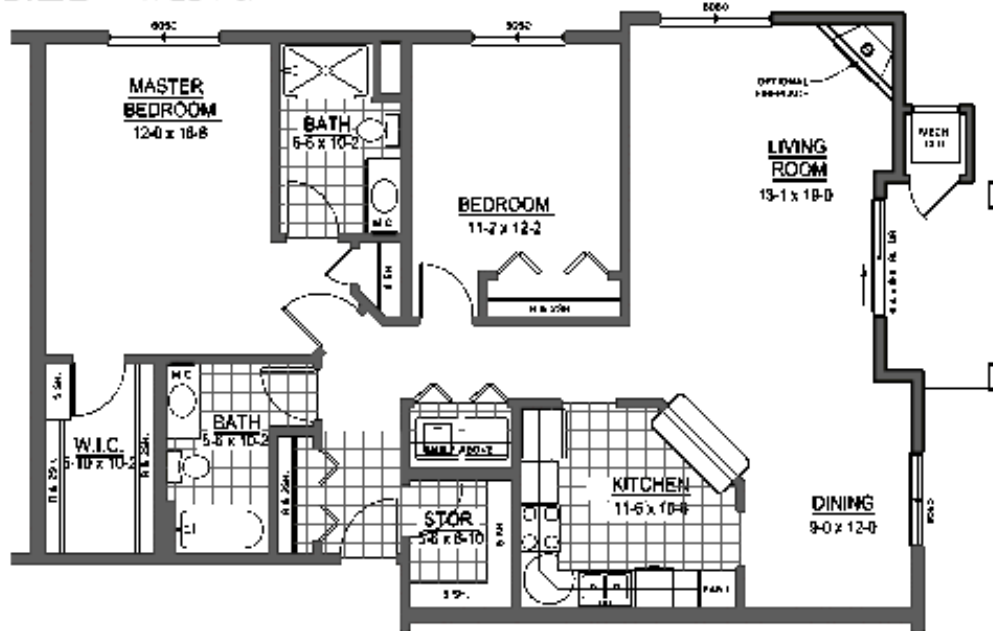

Unit A 1 Bedroom, 1 Bath - 871 Sq. Ft.

SCALE 1/8"=1'-0"

Unit B 2 Bedroom, 2 Bath - 1298 Sq. Ft.

SCALE 1/8"=1'-0"

Unit D 2 Bedroom, 2 Bath - 1244 Sq. Ft.
SCALE 1/8"=1'-0"

Unit E 2 Bedroom, 1 Bath - 1049 Sq. Ft.

SCALE 1/8"=1'-0"

Unit F 2 Bedroom, 2 Bath - 1413 Sq. Ft.

SCALE 1/8"=1'-0"

Unit H 2 Bedroom, 2 Bath - 1354 Sq. Ft.

SCALE 1/8"=1'-0"

Unit K 2 Bedroom, 2 Bath - 1391 Sq. Ft.

SCALE 1/8"=1'-0"