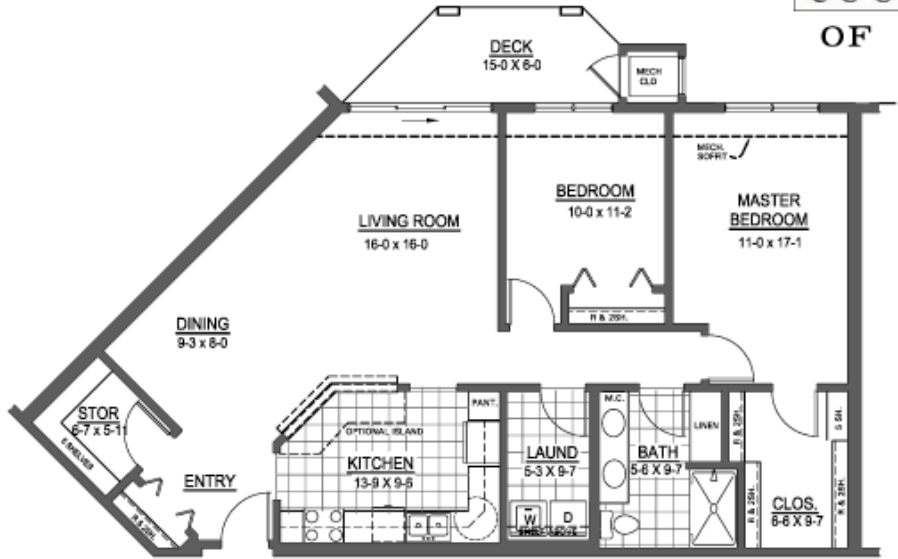

Unit A 1 Bedroom, 1 Bath - 870 Sq. Ft.

Scale 1/8"=1'-0"

Unit C 2 Bedroom, 1 Bath - 1233 Sq. Ft.

Scale 1/8"=1'-0"

UNIT E 2 Bedroom, 1 Bath - 1048 Sq. Ft.

Scale 1/8"=1'-0"

Unit F 2 Bedroom, 2 Bath - 1357 Sq. Ft.
Scale 1/8"=1'-0"

Unit G 1 Bedroom / Den, 1 Bath - 1048 Sq. Ft.
Scale 1/8"=1'-0"

Unit I 2 Bedroom, 2 Bath - 1391 Sq. Ft.

SCALE 1/8"=1'-0"

Unit J Option 2 2 Bedroom, 2 Bath - 1391 Sq. Ft.

SCALE 1/8"=1'-0"

Unit K 2 Bedroom, 2 Bath - 1391 Sq. Ft.

SCALE 1/8"=1'-0"