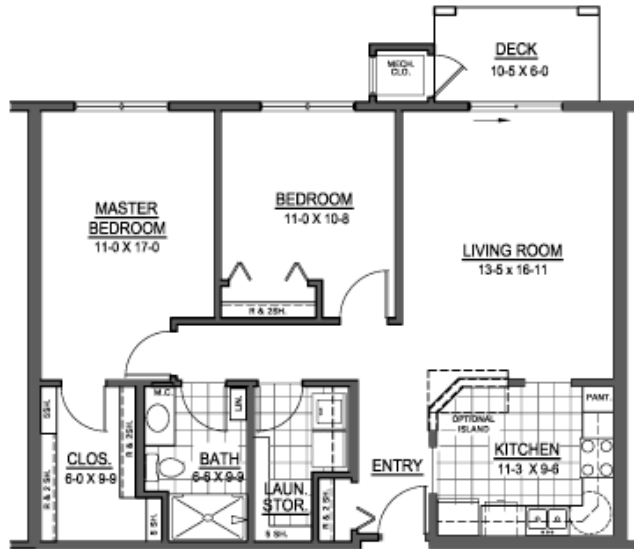

Unit A 1 Bedroom, 1 Bath - 870 Sq. Ft.

Scale 1/8"=1'-0"

Unit C 2 Bedroom, 1 Bath - 1233 Sq. Ft.

Scale 1/8"=1'-0"

UNIT E 2 Bedroom, 1 Bath - 1048 Sq. Ft.

Scale 1/8"=1'-0"

Unit F 2 Bedroom, 2 Bath - 1357 Sq. Ft.
Scale 1/8"=1'-0"

Unit G 1 Bedroom / Den, 1 Bath - 1048 Sq. Ft.
Scale 1/8"=1'-0"

Unit I 2 Bedroom, 2 Bath - 1391 Sq. Ft.

SCALE 1/8"=1'-0"

Unit J Option 2 2 Bedroom, 2 Bath - 1391 Sq. Ft.

SCALE 1/8"=1'-0"

Unit K 2 Bedroom, 2 Bath - 1391 Sq. Ft.

SCALE 1/8"=1'-0"