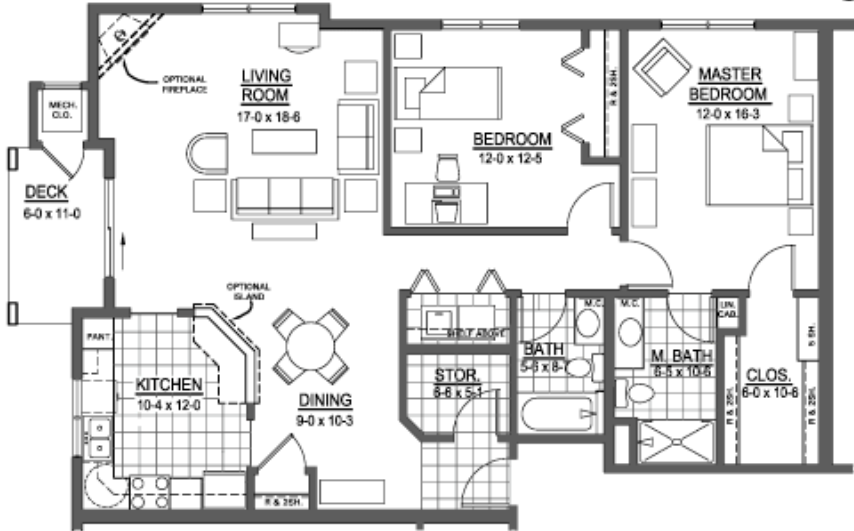

Unit A 1 Bedroom, 1 Bath - 870 Sq. Ft.

Scale 1/8"=1'-0"

Unit C 2 Bedroom, 1 Bath - 1233 Sq. Ft.

Scale 1/8"=1'-0"

UNIT E 2 Bedroom, 1 Bath - 1048 Sq. Ft.

Scale 1/8"=1'-0"

Unit F 2 Bedroom, 2 Bath - 1357 Sq. Ft.
Scale 1/8"=1'-0"

Unit G 1 Bedroom / Den, 1 Bath - 1048 Sq. Ft.
Scale 1/8"=1'-0"

Unit I 2 Bedroom, 2 Bath - 1391 Sq. Ft.

SCALE 1/8"=1'-0"

Unit J Option 2 2 Bedroom, 2 Bath - 1391 Sq. Ft.

SCALE 1/8"=1'-0"

Unit K 2 Bedroom, 2 Bath - 1391 Sq. Ft.

SCALE 1/8"=1'-0"