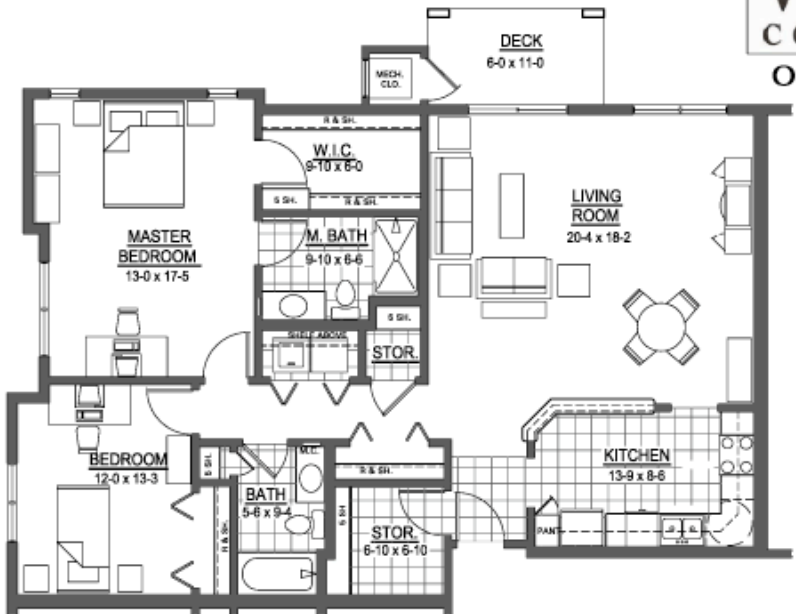

Unit A 1 Bedroom, 1 Bath - 870 Sq. Ft.

Scale 1/8"=1'-0"

Unit C 2 Bedroom, 1 Bath - 1233 Sq. Ft.

Scale 1/8"=1'-0"

UNIT E 2 Bedroom, 1 Bath - 1048 Sq. Ft.

Scale 1/8"=1'-0"

Unit F 2 Bedroom, 2 Bath - 1357 Sq. Ft.
Scale 1/8"=1'-0"

Unit G 1 Bedroom / Den, 1 Bath - 1048 Sq. Ft.
Scale 1/8"=1'-0"

Unit I 2 Bedroom, 2 Bath - 1391 Sq. Ft.

SCALE 1/8"=1'-0"

Unit J Option 2 2 Bedroom, 2 Bath - 1391 Sq. Ft.

SCALE 1/8"=1'-0"

Unit K 2 Bedroom, 2 Bath - 1391 Sq. Ft.

SCALE 1/8"=1'-0"