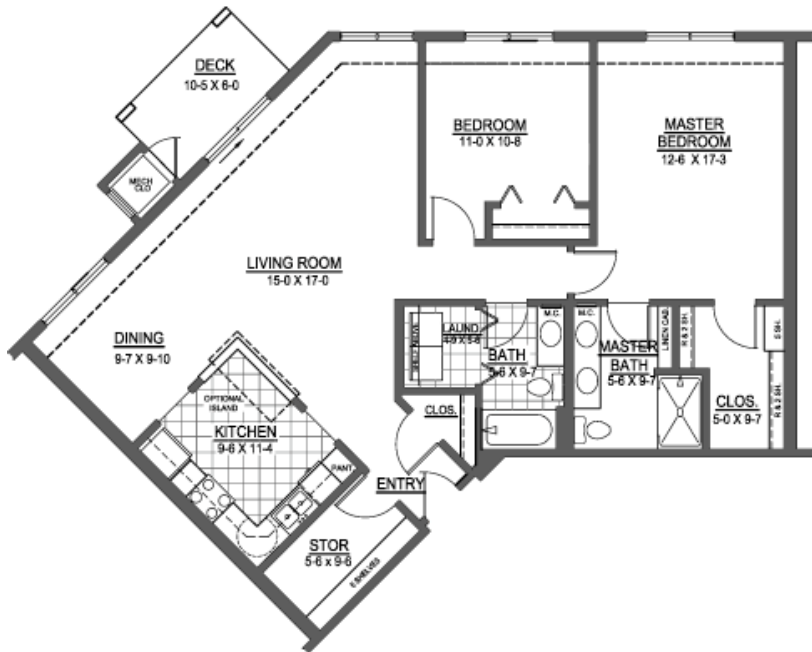

Unit A 1 Bedroom, 1 Bath - 870 Sq. Ft.

Scale 1/8"=1'-0"

Unit C 2 Bedroom, 1 Bath - 1233 Sq. Ft.

Scale 1/8"=1'-0"

UNIT E 2 Bedroom, 1 Bath - 1048 Sq. Ft.

Scale 1/8"=1'-0"

Unit F 2 Bedroom, 2 Bath - 1357 Sq. Ft.
Scale 1/8"=1'-0"

Unit G 1 Bedroom / Den, 1 Bath - 1048 Sq. Ft.
Scale 1/8"=1'-0"

Unit I 2 Bedroom, 2 Bath - 1391 Sq. Ft.

SCALE 1/8"=1'-0"

Unit J Option 2 2 Bedroom, 2 Bath - 1391 Sq. Ft.

SCALE 1/8"=1'-0"

Unit K 2 Bedroom, 2 Bath - 1391 Sq. Ft.

SCALE 1/8"=1'-0"