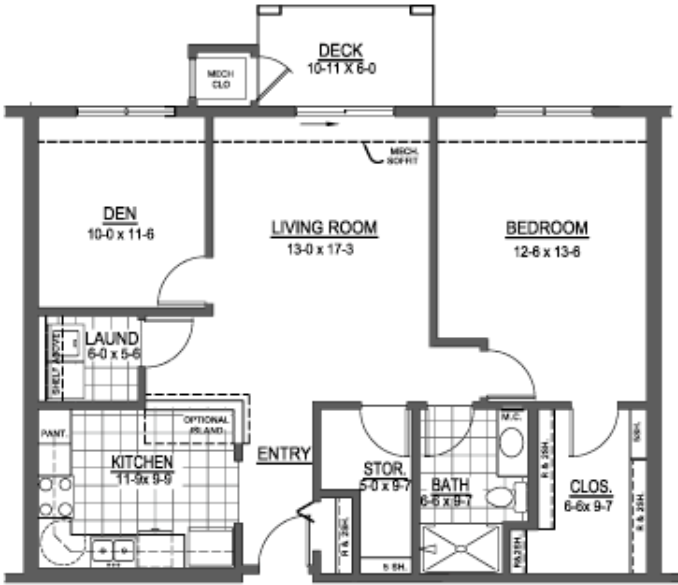

Unit A 1 Bedroom, 1 Bath - 870 Sq. Ft.

Scale 1/8"=1'-0"

Unit C 2 Bedroom, 1 Bath - 1233 Sq. Ft.

Scale 1/8"=1'-0"

UNIT E 2 Bedroom, 1 Bath - 1048 Sq. Ft.

Scale 1/8"=1'-0"

Unit F 2 Bedroom, 2 Bath - 1357 Sq. Ft.
Scale 1/8"=1'-0"

Unit G 1 Bedroom / Den, 1 Bath - 1048 Sq. Ft.
Scale 1/8"=1'-0"

Unit I 2 Bedroom, 2 Bath - 1391 Sq. Ft.

SCALE 1/8"=1'-0"

Unit J Option 2 2 Bedroom, 2 Bath - 1391 Sq. Ft.

SCALE 1/8"=1'-0"

Unit K 2 Bedroom, 2 Bath - 1391 Sq. Ft.

SCALE 1/8"=1'-0"