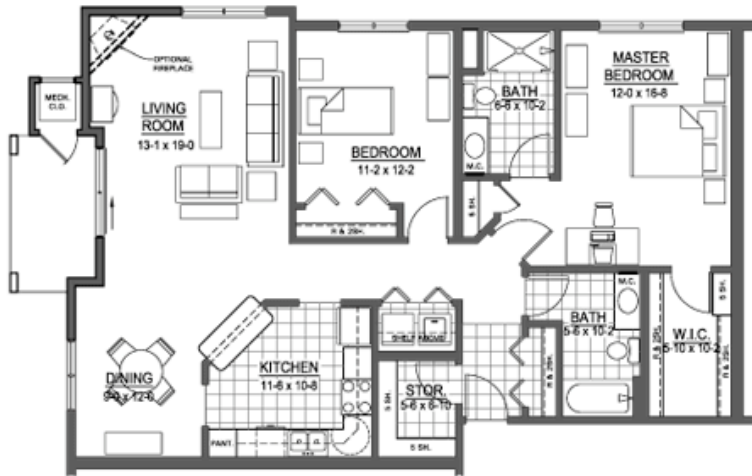

Unit A 1 Bedroom, 1 Bath - 870 Sq. Ft.

Scale 1/8"=1'-0"

Unit C 2 Bedroom, 1 Bath - 1233 Sq. Ft.

Scale 1/8"=1'-0"

UNIT E 2 Bedroom, 1 Bath - 1048 Sq. Ft.

Scale 1/8"=1'-0"

Unit F 2 Bedroom, 2 Bath - 1357 Sq. Ft.
Scale 1/8"=1'-0"

Unit G 1 Bedroom / Den, 1 Bath - 1048 Sq. Ft.
Scale 1/8"=1'-0"

Unit I 2 Bedroom, 2 Bath - 1391 Sq. Ft.

SCALE 1/8"=1'-0"

Unit J Option 2 2 Bedroom, 2 Bath - 1391 Sq. Ft.

SCALE 1/8"=1'-0"

Unit K 2 Bedroom, 2 Bath - 1391 Sq. Ft.

SCALE 1/8"=1'-0"